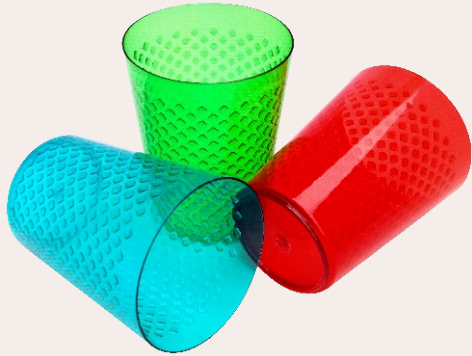

Plastic Glass

PRODUCT NAME : DIAMOND GLASS
CODE : AU-PG-07
INNER PACKING : 6 Pcs.
OUTER PACKING : 6 Dz.
UPR :